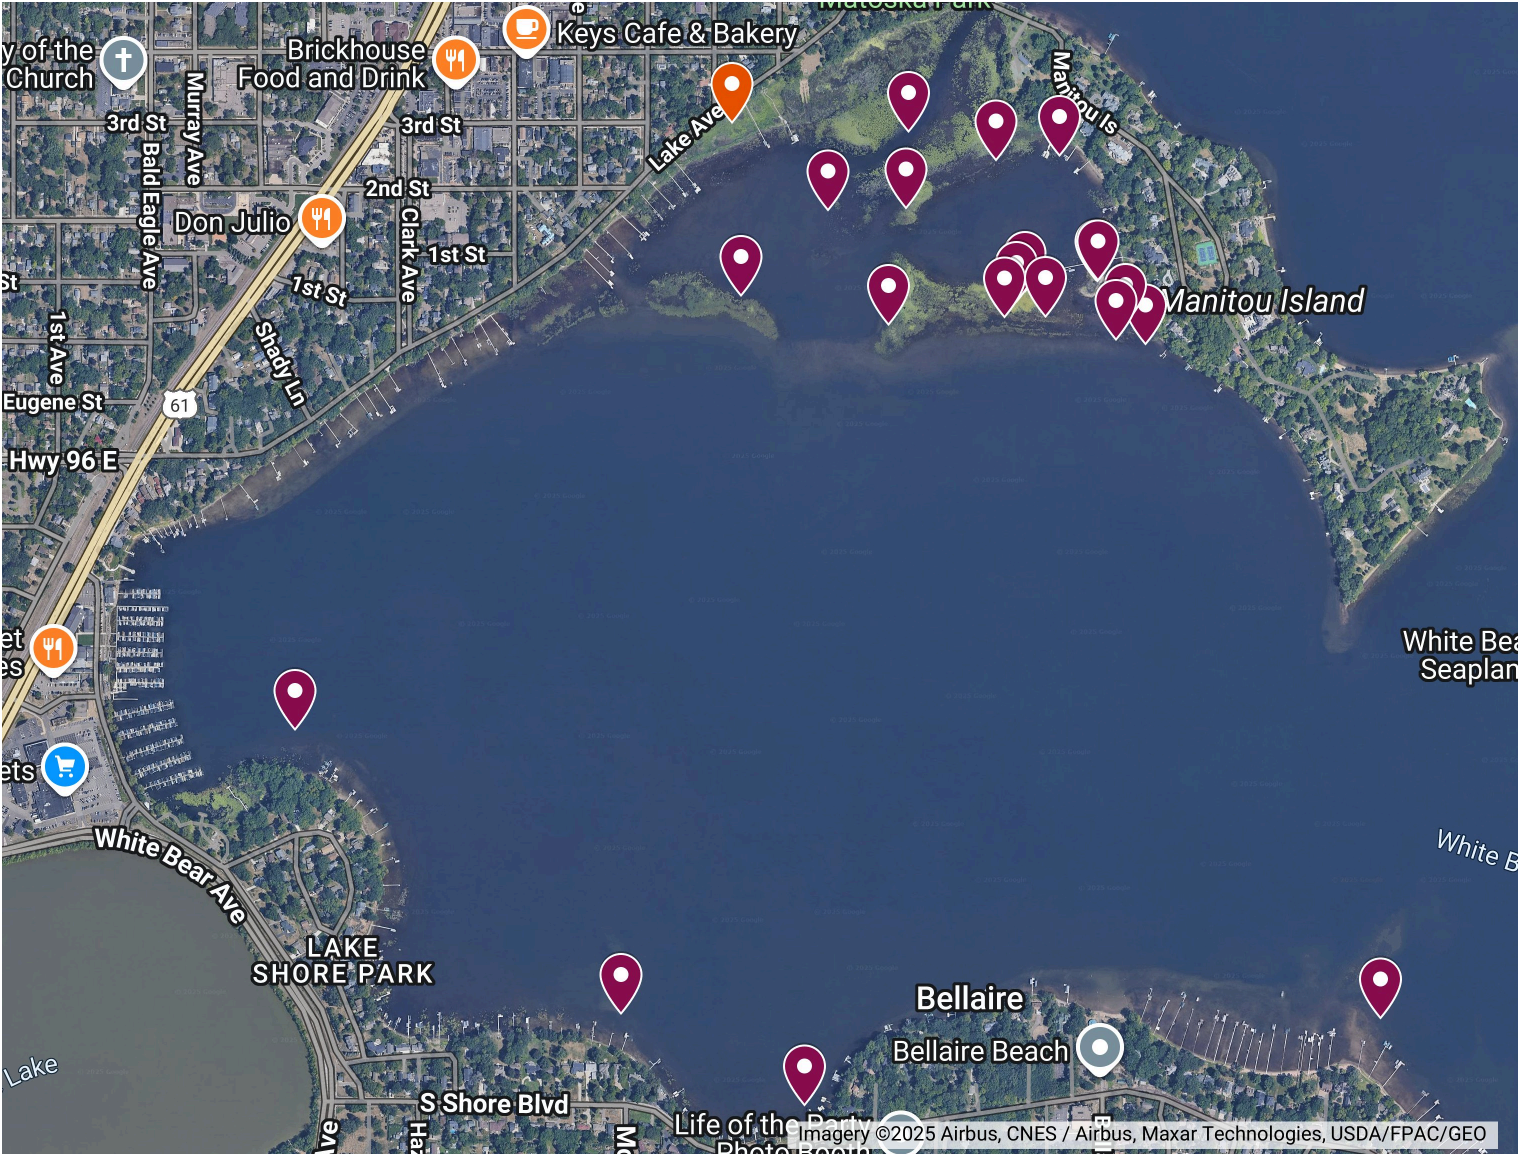

White Bear Lake Phrag Map

White Bear Lake Monitoring List

-  Not detected
-  Positive
-  New Population

Map data ©2025 Google, Imagery ©2025 Airbus, CNES / Airbus, Landsat / Copernicus, Maxar Technologies, USDA/FPAC/GEO

White Bear Lake Phragm Map

White Bear Lake Monitoring List

- Not detected
- Positive
- New Population

White Bear Lake Phrag Map

White Bear Lake Monitoring List

- Not detected
- Positive
- New Population

White Bear Lake Phrag Map

White Bear Lake Monitoring List

- Not detected
- Positive
- New Population