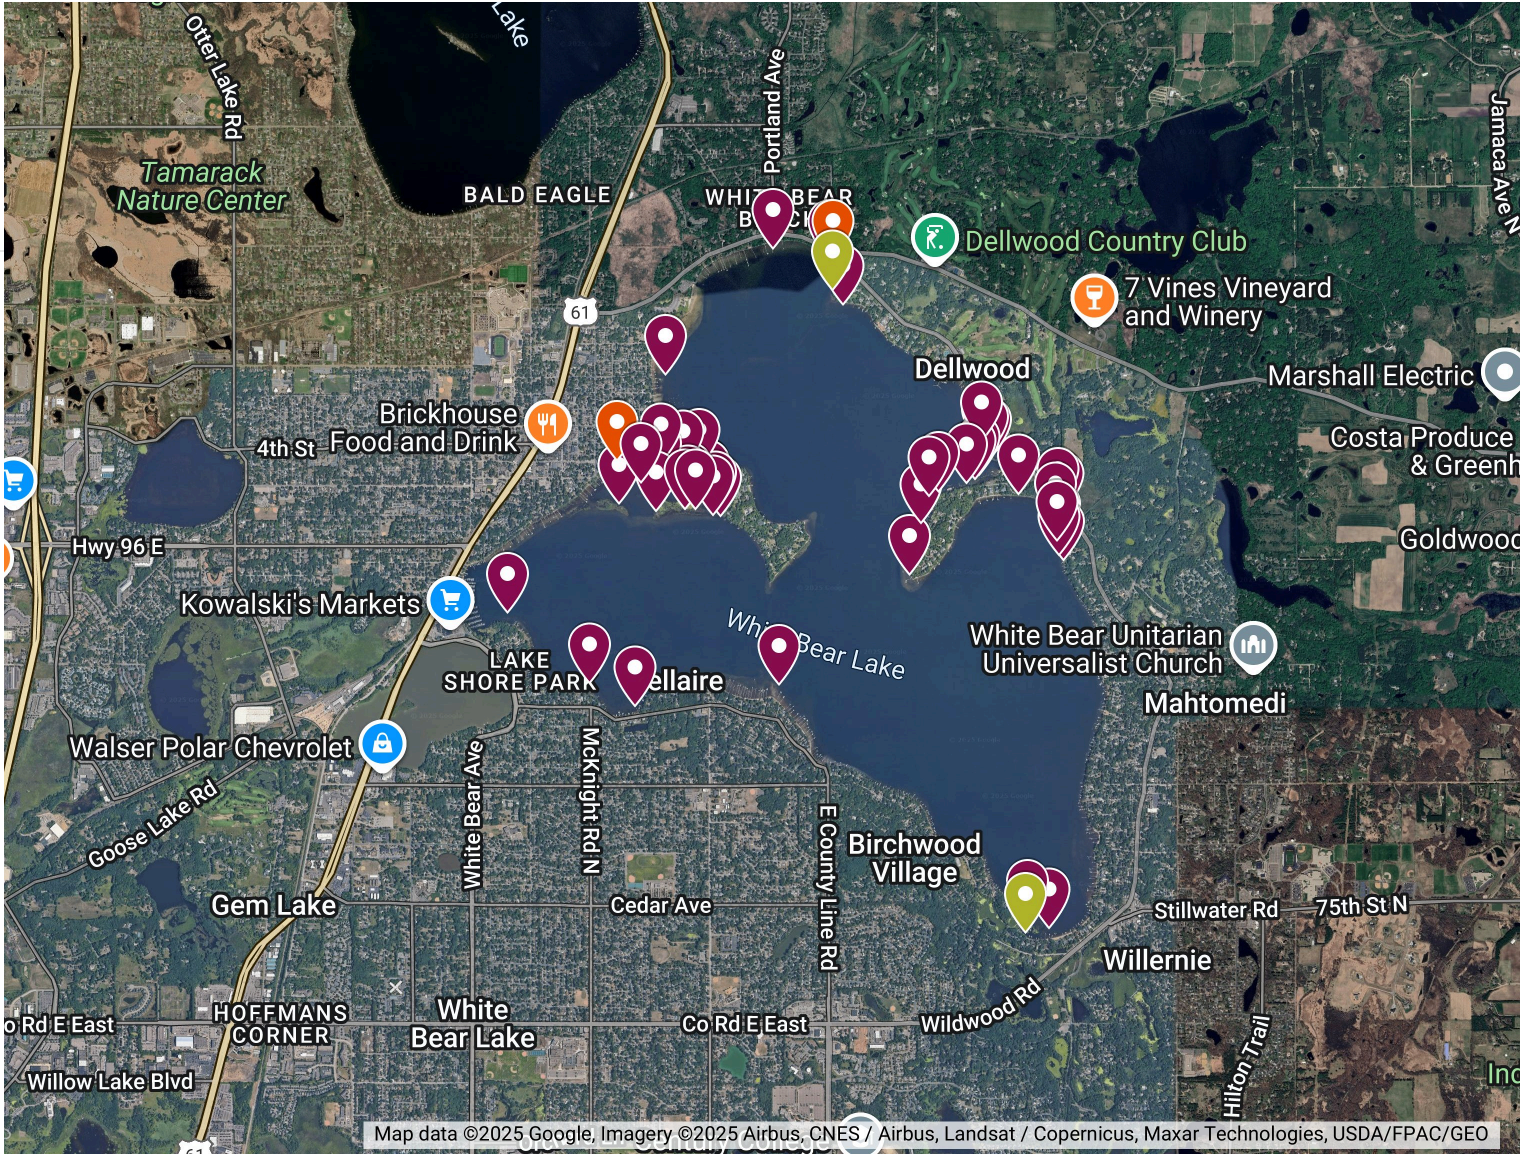

White Bear Lake Phrag Map

White Bear Lake Monitoring List

-  Not detected
-  Positive
-  New Population

Map data ©2025 Google, Imagery ©2025 Airbus, CNES / Airbus, Landsat / Copernicus, Maxar Technologies, USDA/FPAC/GEO

White Bear Lake Phragm Map

White Bear Lake Monitoring List

- Not detected
- Positive
- New Population

White Bear Lake Phrag Map

White Bear Lake Monitoring List

- Not detected
- Positive
- New Population

White Bear Lake Phrag Map

White Bear Lake Monitoring List

- Not detected
- Positive
- New Population