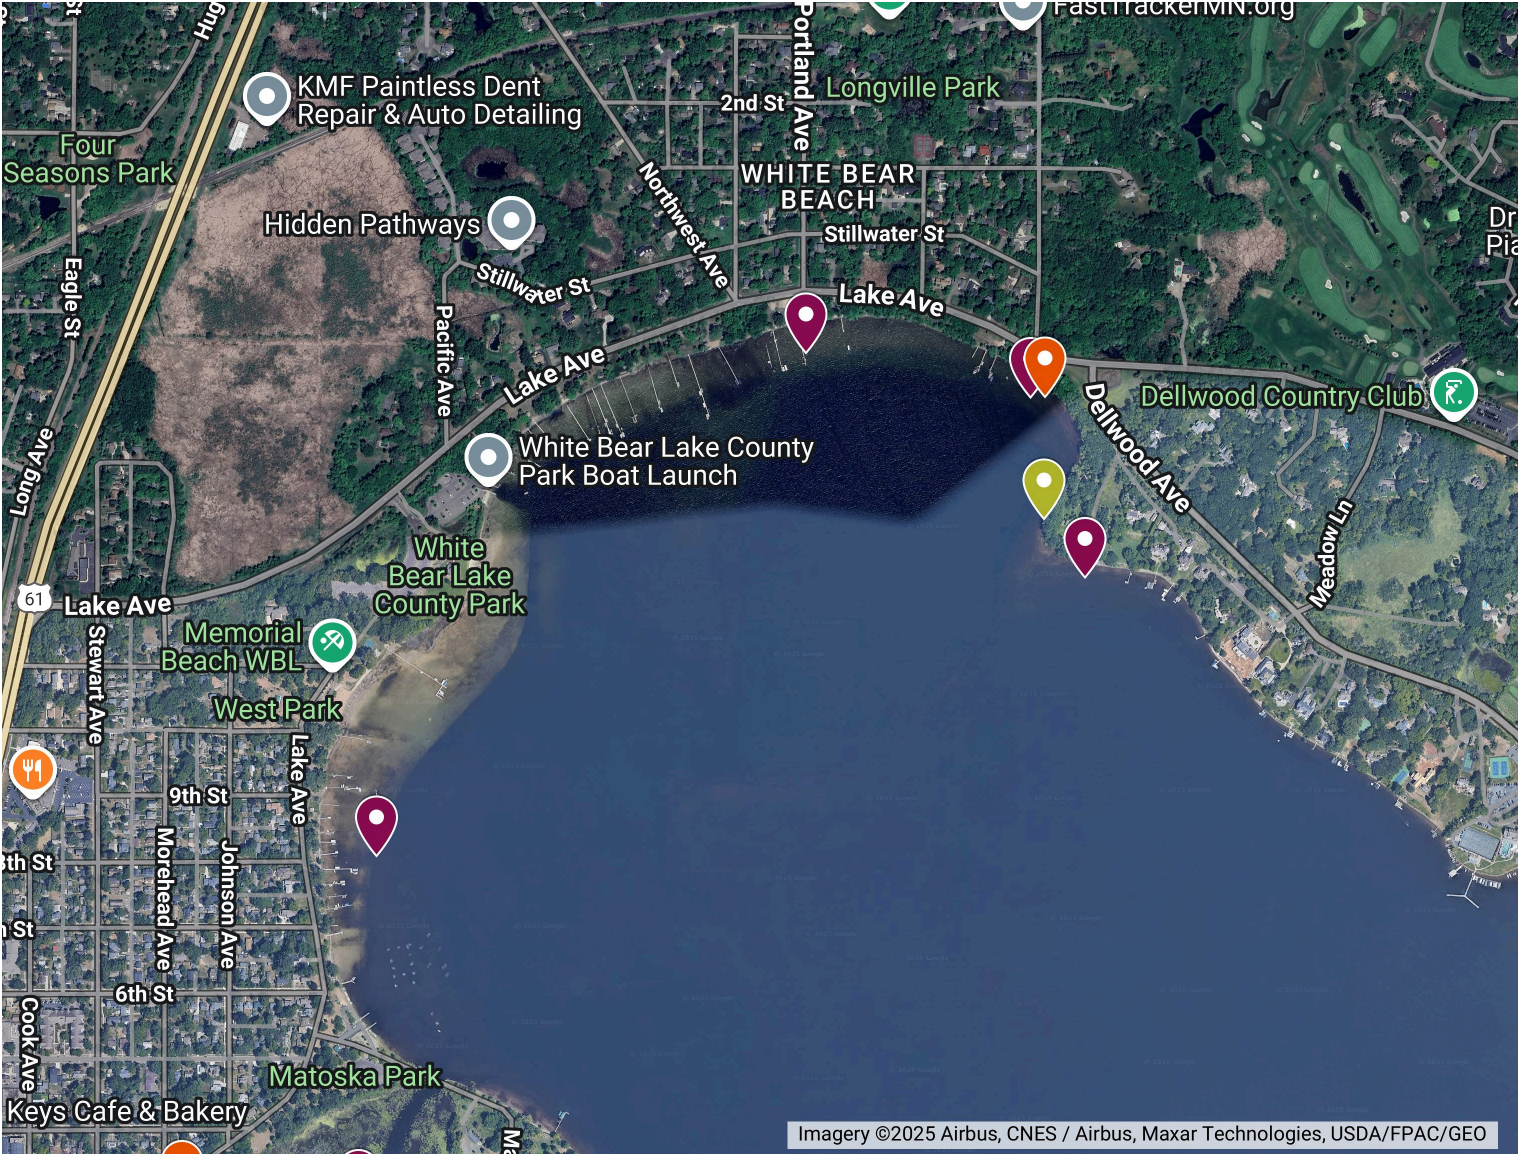

White Bear Lake Phrag Map

White Bear Lake Monitoring List

-  Not detected
-  Positive
-  New Population

Map data ©2025 Google, Imagery ©2025 Airbus, CNES / Airbus, Landsat / Copernicus, Maxar Technologies, USDA/FPAC/GEO

White Bear Lake Phragm Map

White Bear Lake Monitoring List

- Not detected
- Positive
- New Population

White Bear Lake Phrag Map

White Bear Lake Monitoring List

- Not detected
- Positive
- New Population

White Bear Lake Phrag Map

White Bear Lake Monitoring List

- Not detected
- Positive
- New Population